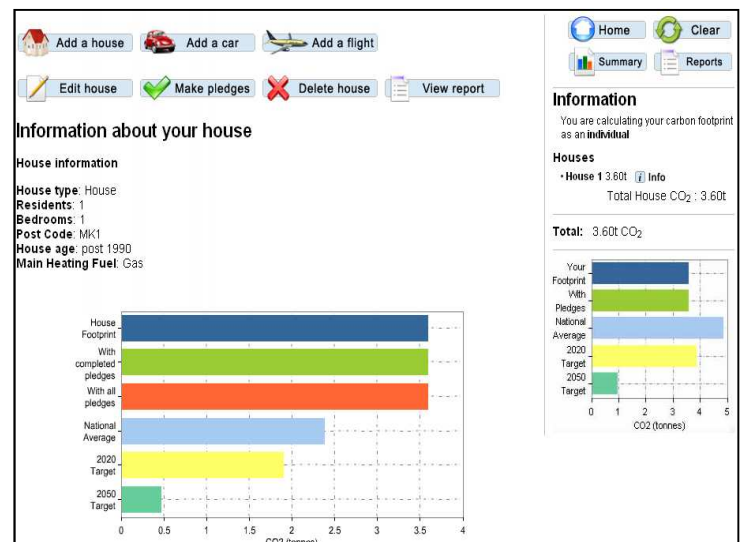

Project Description:

This project for Milton Keynes Council sought to expand the Local Strategic Partnership's long term climate change campaign within Milton Keynes, designed to engage individuals, communities, businesses and organisations in addressing the issues of Climate Change, and specifically in relation to reducing CO₂ emissions.

The National Energy Foundation (NEF) was commissioned by Milton Keynes Council to design and develop carbon calculators for individuals, communities, businesses and organisations.