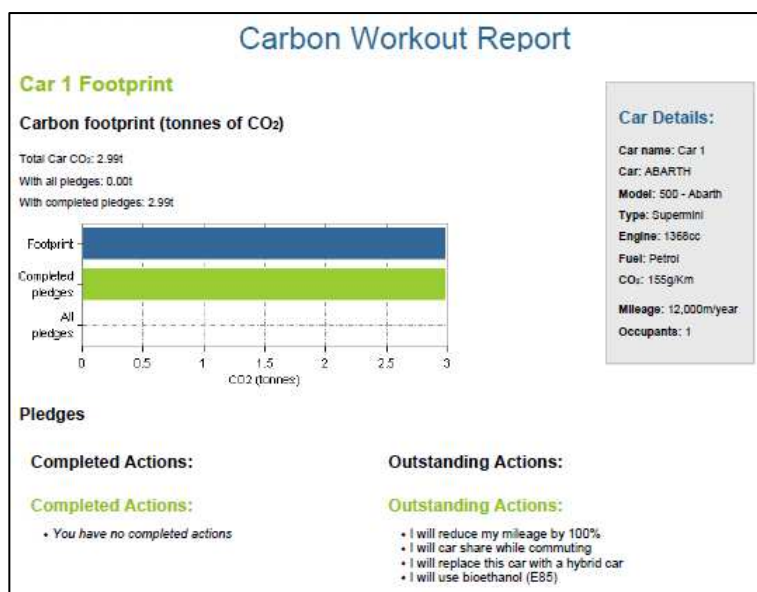

NEF's unique position in the energy efficiency and renewables sector, enables us to provide independent and unbiased advice to a variety of different organisations. NEF's consultants undertake feasibility studies, strategic reviews and provide policy advice to businesses, local authorities and developers. In addition to this consultancy work, NEF is frequently involved in delivering projects through partnerships with other providers. Please visit our website at www.nef.org.uk to find out more.

Features of the calculator:

- Registering and login
- Calculation of a carbon footprint (Incl: individual home energy use & general travel for both business and home)
- Facility to record home energy consumption (Incl: electricity, gas, LPG, oil, solid fuels etc)
- Facility to record vehicle mileage (Incl: Car, Flight, Train)
- Components of the carbon footprint (Incl. Space Heating, Water Heating, Lights & Appliances and Travel)
- Comparison with national averages (Incl. Home Use and Work Travel)
- Generation of a specific reduction report (Incl. Home Use & Work Travel)
- Menu of customised pledges with facility to select one or more (Incl. Home Use and Work Travel)
- Facility to record when pledges complete with reminder service (Incl. Home Use and Work Travel)
- Facility to illustrate savings made by completed pledges (Incl. Carbon, Energy, Cost for Home Use and Work Travel)

For further information please contact:

Tom Kitchen

Tel: +44 (0) 1908 665 555

Fax: +44 (0) 1908 665 577

Direct: +44 (0) 1908 354 548

Email: tom.kitchen@nef.org.uk

The National Energy Foundation, The National Energy Centre, Davy Avenue, Knowlhill, Milton Keynes, MK5 8NG

Registered charity No: 298951